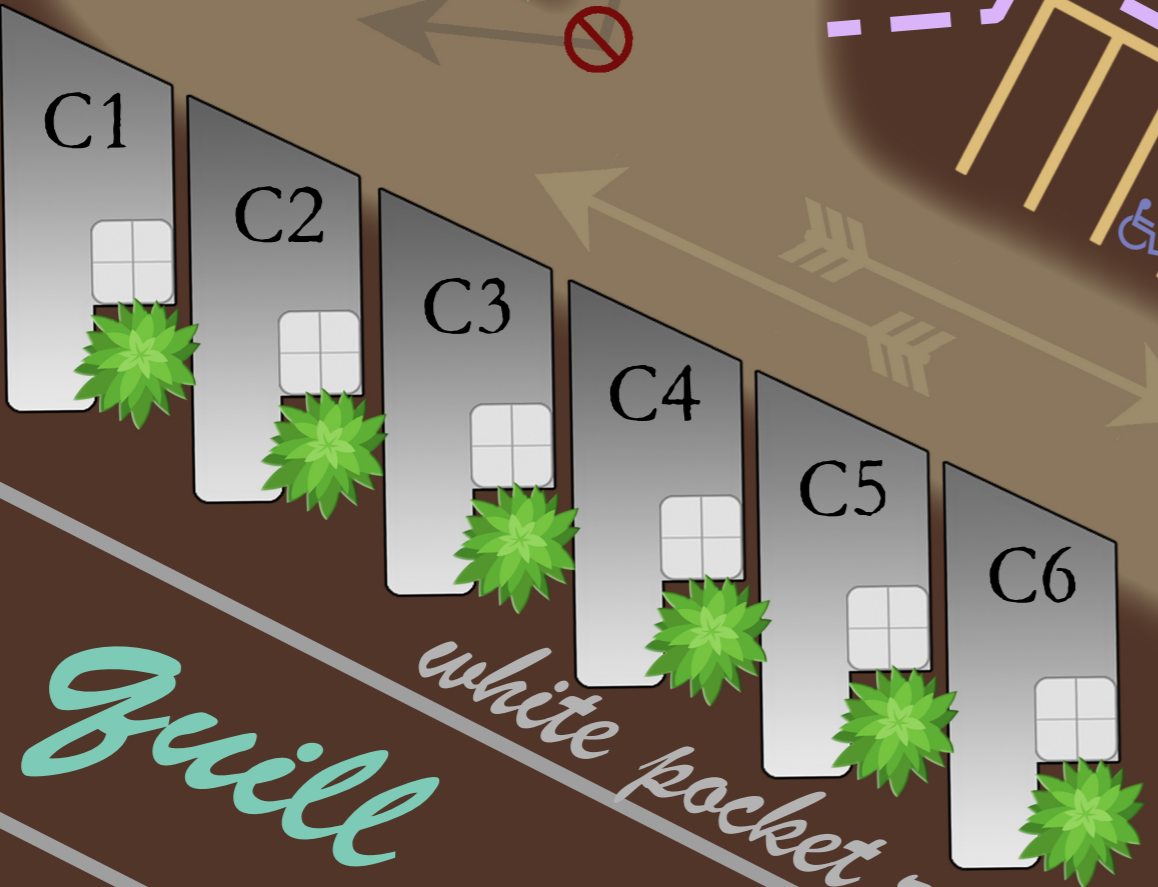

alstrom point row

N.

toadstools row

the buckskin pull-thrus

the buckskin pull-thrus

Ethan Allen

S.

Guil

white pocket row

LEGEND

- Alstrom Point Row
- Toadstools Row
- White Pocket Row
- Buckskin Pull-Thrus
- Walking Path
- Road
- Clubhouse
- Swimming Pool
- Spa
- Bathrooms - Showers
- Playground
- Horseshoes
- Dumpster
- Dog Groomer