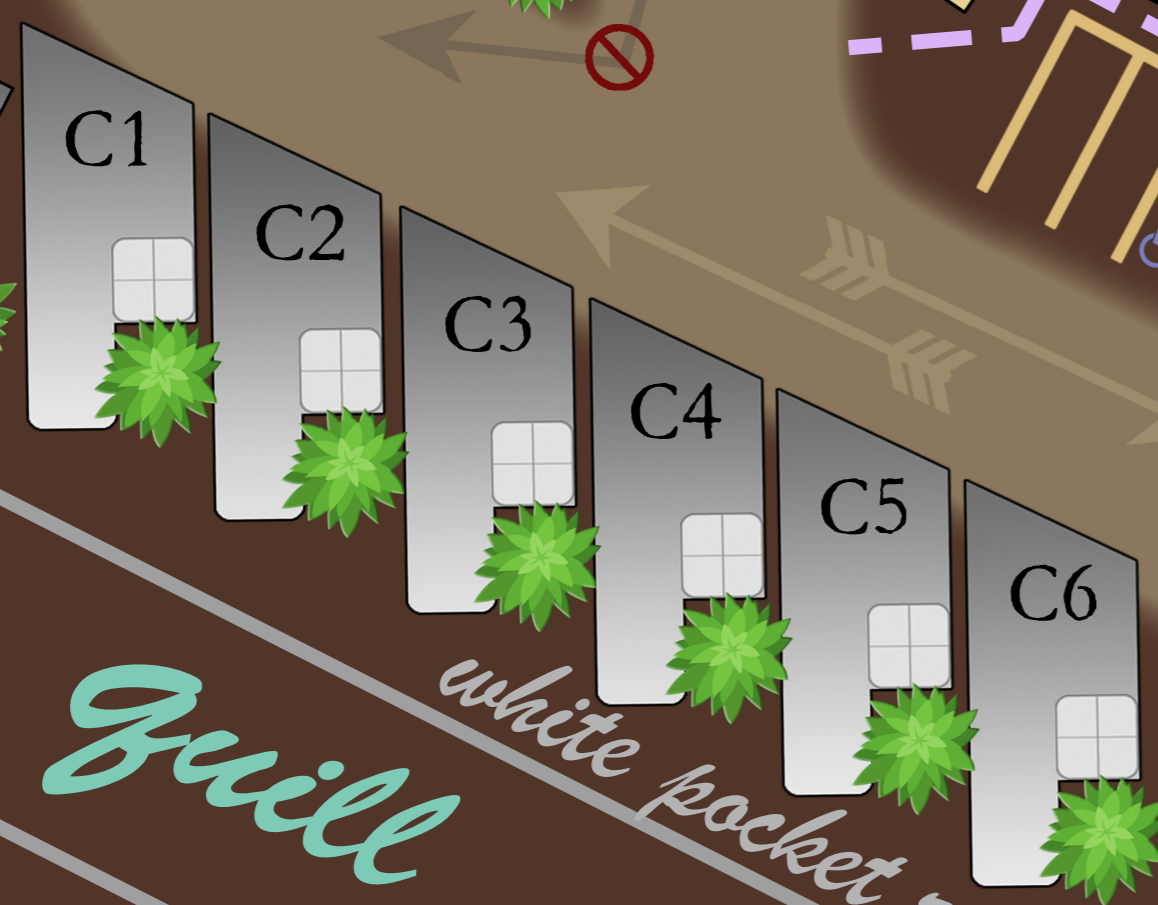

*alstrom point row*

*the buckskin pull-thrus*

*Guill*

*white pocket row*

*Ethan Allen*

N.

S.

# LEGEND

- Alstrom Point Row
- Toadstools Row
- White Pocket Row
- Buckskin Pull-Thrus
- Walking Path
- Road
- Clubhouse
- Swimming Pool
- Spa
- Bathrooms - Showers
- Playground
- Horseshoes
- Mini Golf
- Dumpster
- Dog Groomer